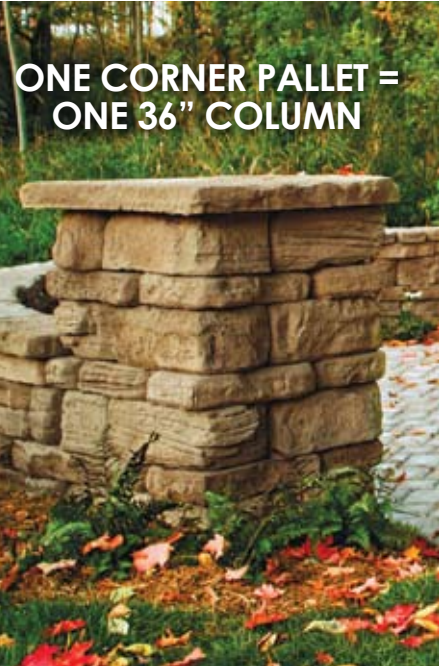

The
BELVEDERE
Collection

ROSETTA™ THE LOOK AND FEEL OF NATURE

WALL PALLET: 27 s.f., 2,475 lbs

Each pallet contains 12 each of the following sizes at 6" high and 12 each at 3" high.

FEATURES

- **Natural stone texture** on both front and back.
- Attractive **freestanding** and **retaining** walls possible.
- Dimensional = **fast installation** and **no waste**.
- **Natural color blends** available.
- Walls, columns, steps and more = **creative possibilities**

RETAINING WALL PATTERNS

COPING PALLET: 66 l.f. 1,550 lbs. All caps 2.25" thick nominal.

CORNER PALLET:

24 s.f. 1,520 lbs

16 each of the following per pallet

(See Technical Guide for Wall Design and Construction Details)