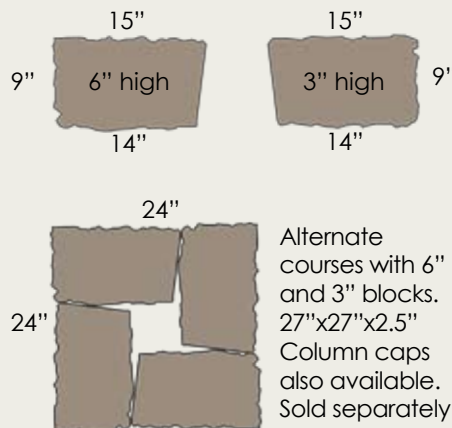

The
BELVEDERE
Collection

ROSETTA™ THE LOOK AND FEEL OF NATURE

WALL PALLET: 27 s.f., 2,475 lbs

Each pallet contains 12 each of the following sizes at 6" high and 12 each at 3" high.

FEATURES

- **Natural stone texture** on both front and back.
- Attractive **freestanding** and **retaining** walls possible.
- Dimensional = **fast installation** and **no waste**.
- **Natural color blends** available.
- Walls, columns, steps and more = **creative possibilities**

RETAINING WALL PATTERNS

COPING PALLET: 66 l.f. 1,550 lbs. All caps 2.25" thick nominal.

CORNER PALLET:

24 s.f. 1,520 lbs

16 each of the following per pallet

(See Technical Guide for Wall Design and Construction Details)