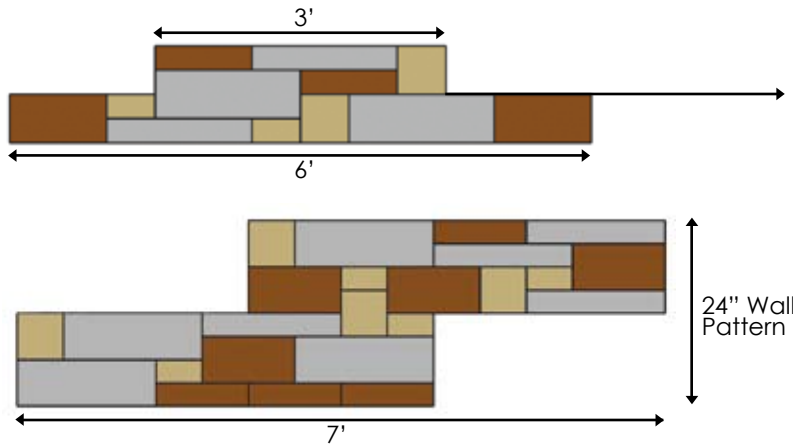

The
BELVEDERE
Collection

ROSETTA™ THE LOOK AND FEEL OF NATURE

WALL PALLET: 27 s.f., 2,475 lbs

Each pallet contains 12 each of the following sizes at 6" high and 12 each at 3" high.

FEATURES

- **Natural stone texture** on both front and back.
- Attractive **freestanding** and **retaining** walls possible.
- Dimensional = **fast installation** and **no waste**.
- **Natural color blends** available.
- Walls, columns, steps and more = **creative possibilities**

RETAINING WALL PATTERNS

COPING PALLET: 66 l.f. 1,550 lbs. All caps 2.25" thick nominal.

CORNER PALLET:

24 s.f. 1,520 lbs

16 each of the following per pallet

(See Technical Guide for Wall Design and Construction Details)