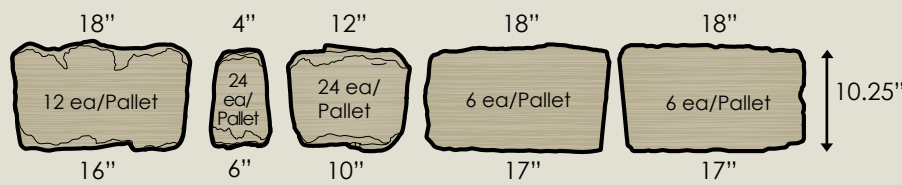

The
BELVEDERE
Collection

ROSETTA™ THE LOOK AND FEEL OF NATURE

WALL PALLET: 27 s.f., 2,475 lbs

Each pallet contains 12 each of the following sizes at 6" high and 12 each at 3" high.

FEATURES

- **Natural stone texture** on both front and back.
- Attractive **freestanding** and **retaining** walls possible.
- Dimensional = **fast installation** and **no waste**.
- **Natural color blends** available.
- Walls, columns, steps and more = **creative possibilities**

RETAINING WALL PATTERNS

COPING PALLET: 66 l.f. 1,550 lbs. All caps 2.25" thick nominal.

CORNER PALLET:

24 s.f. 1,520 lbs

16 each of the following per pallet

(See Technical Guide for Wall Design and Construction Details)