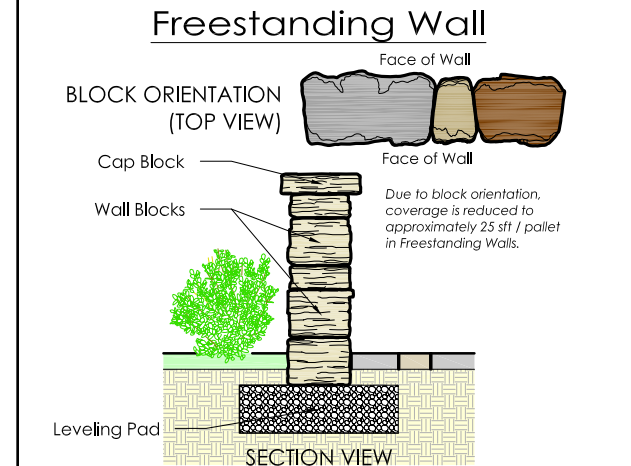

The
BELVEDERE
Collection

ROSETTA™ THE LOOK AND FEEL OF NATURE

WALL PALLET: 27 s.f., 2,475 lbs

Each pallet contains 12 each of the following sizes at 6" high and 12 each at 3" high.

FEATURES

- **Natural stone texture** on both front and back.
- Attractive **freestanding** and **retaining** walls possible.
- Dimensional = **fast installation** and **no waste**.
- **Natural color blends** available.
- Walls, columns, steps and more = **creative possibilities**

RETAINING WALL PATTERNS

COPING PALLET: 66 l.f. 1,550 lbs. All caps 2.25" thick nominal.

CORNER PALLET:

24 s.f. 1,520 lbs

16 each of the following per pallet

(See Technical Guide for Wall Design and Construction Details)