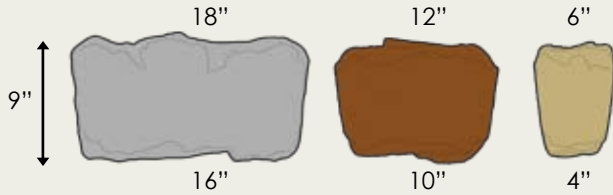

The
BELVEDERE
Collection

ROSETTA™ THE LOOK AND FEEL OF NATURE

WALL PALLET: 27 s.f., 2,475 lbs

Each pallet contains 12 each of the following sizes at 6" high and 12 each at 3" high.

FEATURES

- **Natural stone texture** on both front and back.
- Attractive **freestanding** and **retaining** walls possible.
- Dimensional = **fast installation** and **no waste**.
- **Natural color blends** available.
- Walls, columns, steps and more = **creative possibilities**

RETAINING WALL PATTERNS

COPING PALLET: 66 l.f. 1,550 lbs. All caps 2.25" thick nominal.

CORNER PALLET:

24 s.f. 1,520 lbs

16 each of the following per pallet

(See Technical Guide for Wall Design and Construction Details)