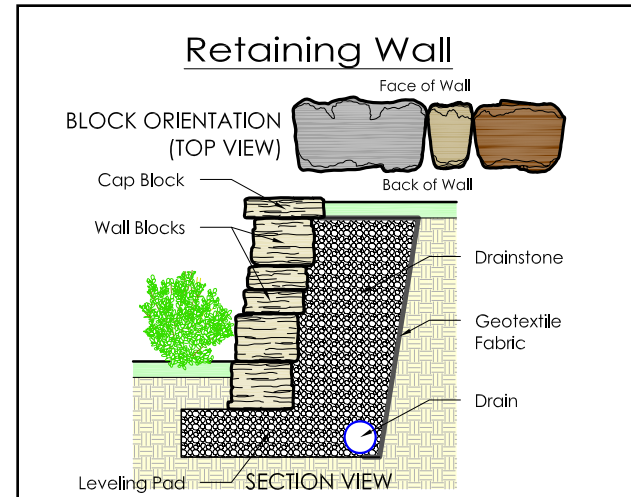

The
BELVEDERE
Collection

ROSETTA™ THE LOOK AND FEEL OF NATURE

WALL PALLET: 27 s.f., 2,475 lbs

Each pallet contains 12 each of the following sizes at 6" high and 12 each at 3" high.

FEATURES

- **Natural stone texture** on both front and back.
- Attractive **freestanding** and **retaining** walls possible.
- Dimensional = **fast installation** and **no waste**.
- **Natural color blends** available.
- Walls, columns, steps and more = **creative possibilities**

RETAINING WALL PATTERNS

COPING PALLET: 66 l.f. 1,550 lbs. All caps 2.25" thick nominal.

CORNER PALLET:

24 s.f. 1,520 lbs

16 each of the following per pallet

(See Technical Guide for Wall Design and Construction Details)