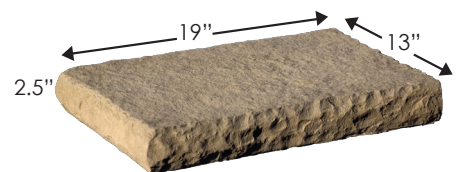

dimensional
coping

ROSETTA®
THE LOOK AND FEEL OF NATURE

DIMENSIONAL COPING

inviting, enhancing, enduring

www.discoverrosetta.com

FEATURES

- Chiseled, natural stone texture.
- Comfortable dimensions for seat walls.
- Formal appearance perfect for any wall application.

18 ea. / pallet

12 ea. / pallet

FINISHED END COPING

6 ea. / pallet

DIMENSIONAL COPING PALLET

- 63 linear ft.
- 1950# / pallet

OVERVIEW OF PALLET
(6 LAYERS PER PALLET)

COLUMN COPING