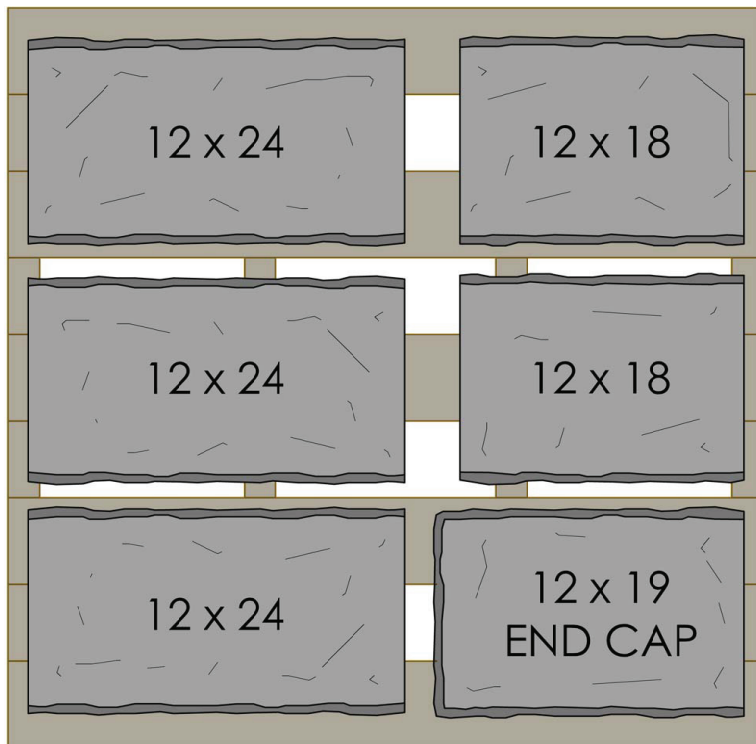

18 ea. / pallet

12 ea. / pallet

FINISHED END COPING

6 ea. / pallet

DIMENSIONAL COPING PALLET

- 63 linear ft.
- 1950# / pallet

OVERVIEW OF PALLET
(6 LAYERS PER PALLET)

COLUMN COPING