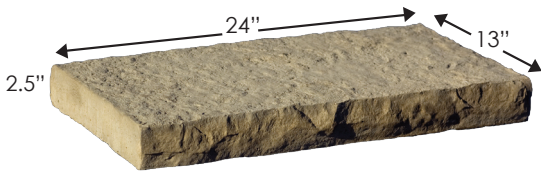

dimensional
coping

ROSETTA®
THE LOOK AND FEEL OF NATURE

DIMENSIONAL COPING

inviting, enhancing, enduring

www.discoverrosetta.com

FEATURES

- Chiseled, natural stone texture.
- Comfortable dimensions for seat walls.
- Formal appearance perfect for any wall application.

18 ea. / pallet

12 ea. / pallet

FINISHED END COPING

6 ea. / pallet

DIMENSIONAL COPING PALLET

- 63 linear ft.
- 1950# / pallet

OVERVIEW OF PALLET
(6 LAYERS PER PALLET)

COLUMN COPING