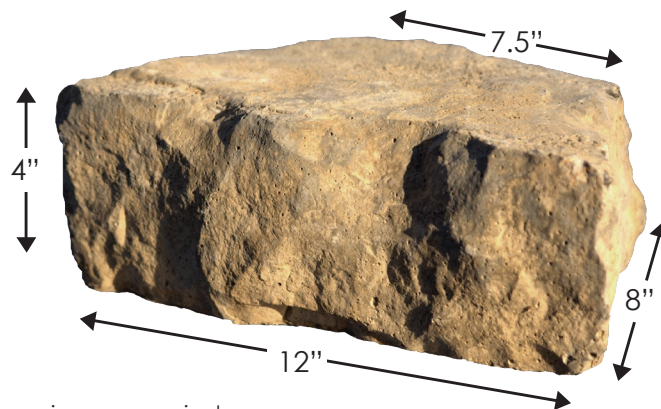

dimensional
wall

ROSETTA®
THE LOOK AND FEEL OF NATURE

DIMENSIONAL W A L L

inviting, enhancing, enduring

www.discoverrosetta.com

FEATURES

- Hand-hewn stone texture.
- Consistant dimensions.
- Perfect for retaining walls, freestanding walls, edging, columns and more.
- Natural stone texture on five sides.

DIMENSIONAL STRAIGHT BLOCK

DIMENSIONAL WEDGE BLOCK

*Dimensions are nominal

DIMENSIONAL STRAIGHT PALLET

- 75 pieces / pallet
- 28# / piece
- 2100# / pallet

DIMENSIONAL WEDGE PALLET

- 100 pieces / pallet
- 20# / piece
- 2000# / pallet