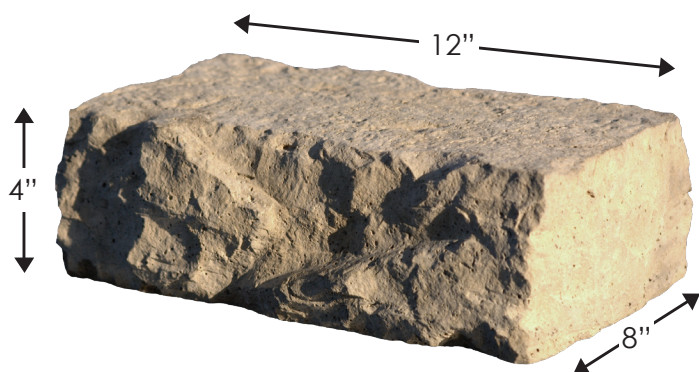

dimensional
wall

ROSETTA®
THE LOOK AND FEEL OF NATURE

DIMENSIONAL W A L L

inviting, enhancing, enduring

www.discoverrosetta.com

FEATURES

- Hand-hewn stone texture.
- Consistant dimensions.
- Perfect for retaining walls, freestanding walls, edging, columns and more.
- Natural stone texture on five sides.

DIMENSIONAL STRAIGHT BLOCK

DIMENSIONAL WEDGE BLOCK

*Dimensions are nominal

DIMENSIONAL STRAIGHT PALLET

- 75 pieces / pallet
- 28# / piece
- 2100# / pallet

DIMENSIONAL WEDGE PALLET

- 100 pieces / pallet
- 20# / piece
- 2000# / pallet