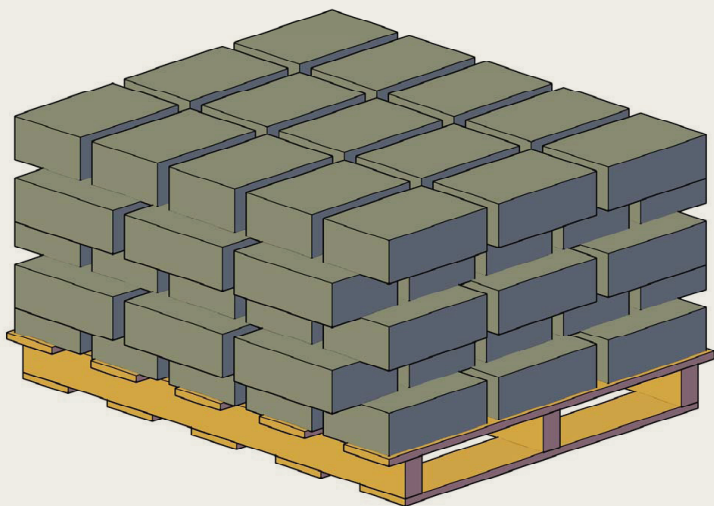

dimensional
wall

ROSETTA®
THE LOOK AND FEEL OF NATURE

DIMENSIONAL W A L L

inviting, enhancing, enduring

www.discoverrosetta.com

FEATURES

- Hand-hewn stone texture.
- Consistant dimensions.
- Perfect for retaining walls, freestanding walls, edging, columns and more.
- Natural stone texture on five sides.

DIMENSIONAL STRAIGHT BLOCK

DIMENSIONAL WEDGE BLOCK

*Dimensions are nominal

DIMENSIONAL STRAIGHT PALLET

- 75 pieces / pallet
- 28# / piece
- 2100# / pallet

DIMENSIONAL WEDGE PALLET

- 100 pieces / pallet
- 20# / piece
- 2000# / pallet